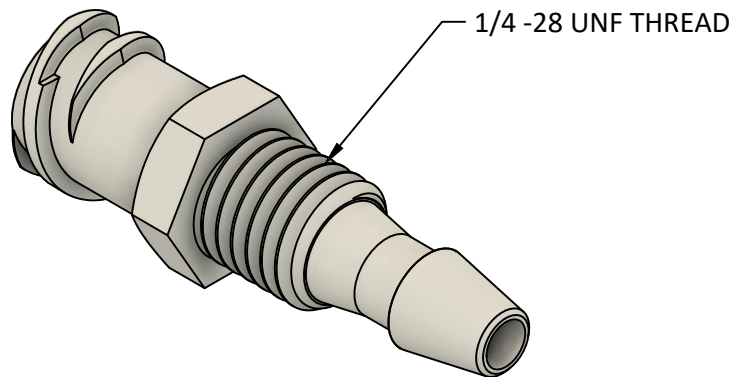

SECTION A-A

REFERENCE ONLY

TITLE Panel Mount Female Luer Lock to 1/8" Barb			
SIZE A	DWG NO PM70218	REV	
DRAWN	CH	DATE	5/26/2021
SCALE:	NTS	SHEET 1/1	