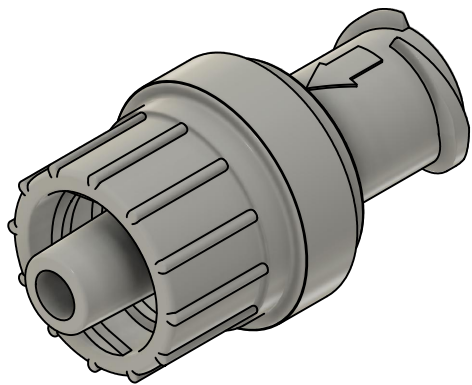

ISO 80369-7 MALE LUER LOCK

ISO 80369-7 FEMALE LUER LOCK

REFERENCE ONLY

			
TITLE			
Check Valve, Female Luer to Male Luer Lock			
SIZE	DWG NO	REV	
A	CV0001		
DRAWN	CH	DATE	5/27/2021
SCALE:	NTS	SHEET 1/1	