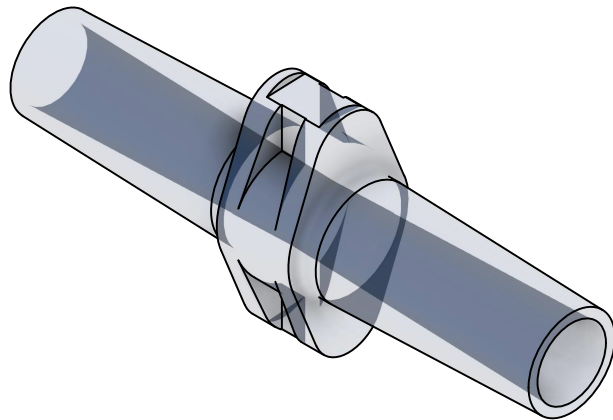

## SECTION A-A

REFERENCE ONLY

			
TITLE Male Slip Luer Coupler			
SIZE A	DWG NO C0303	REV	
DRAWN CH	DATE 5/26/2021		
SCALE: NTS	SHEET 1/1		